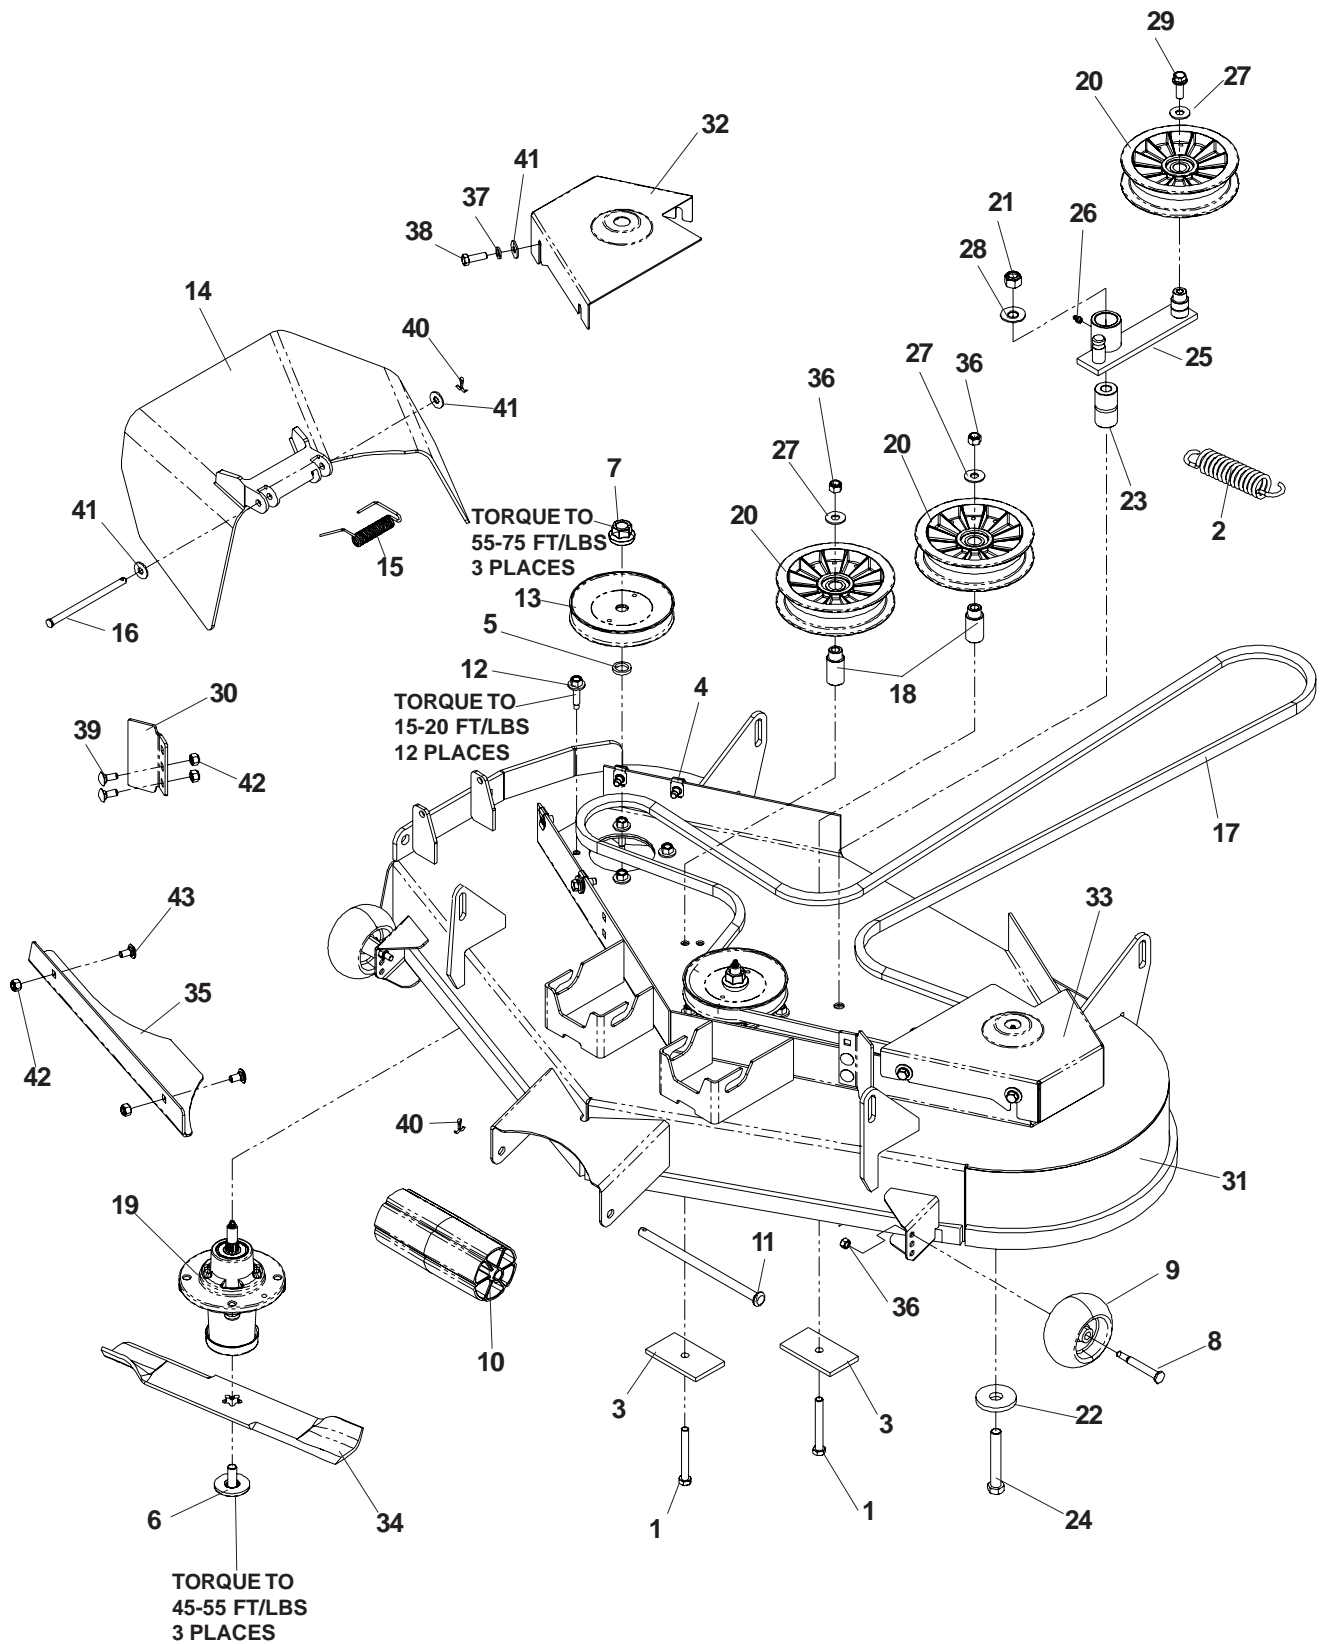

48 INCH CUTTING DECK

MODEL: 968999696