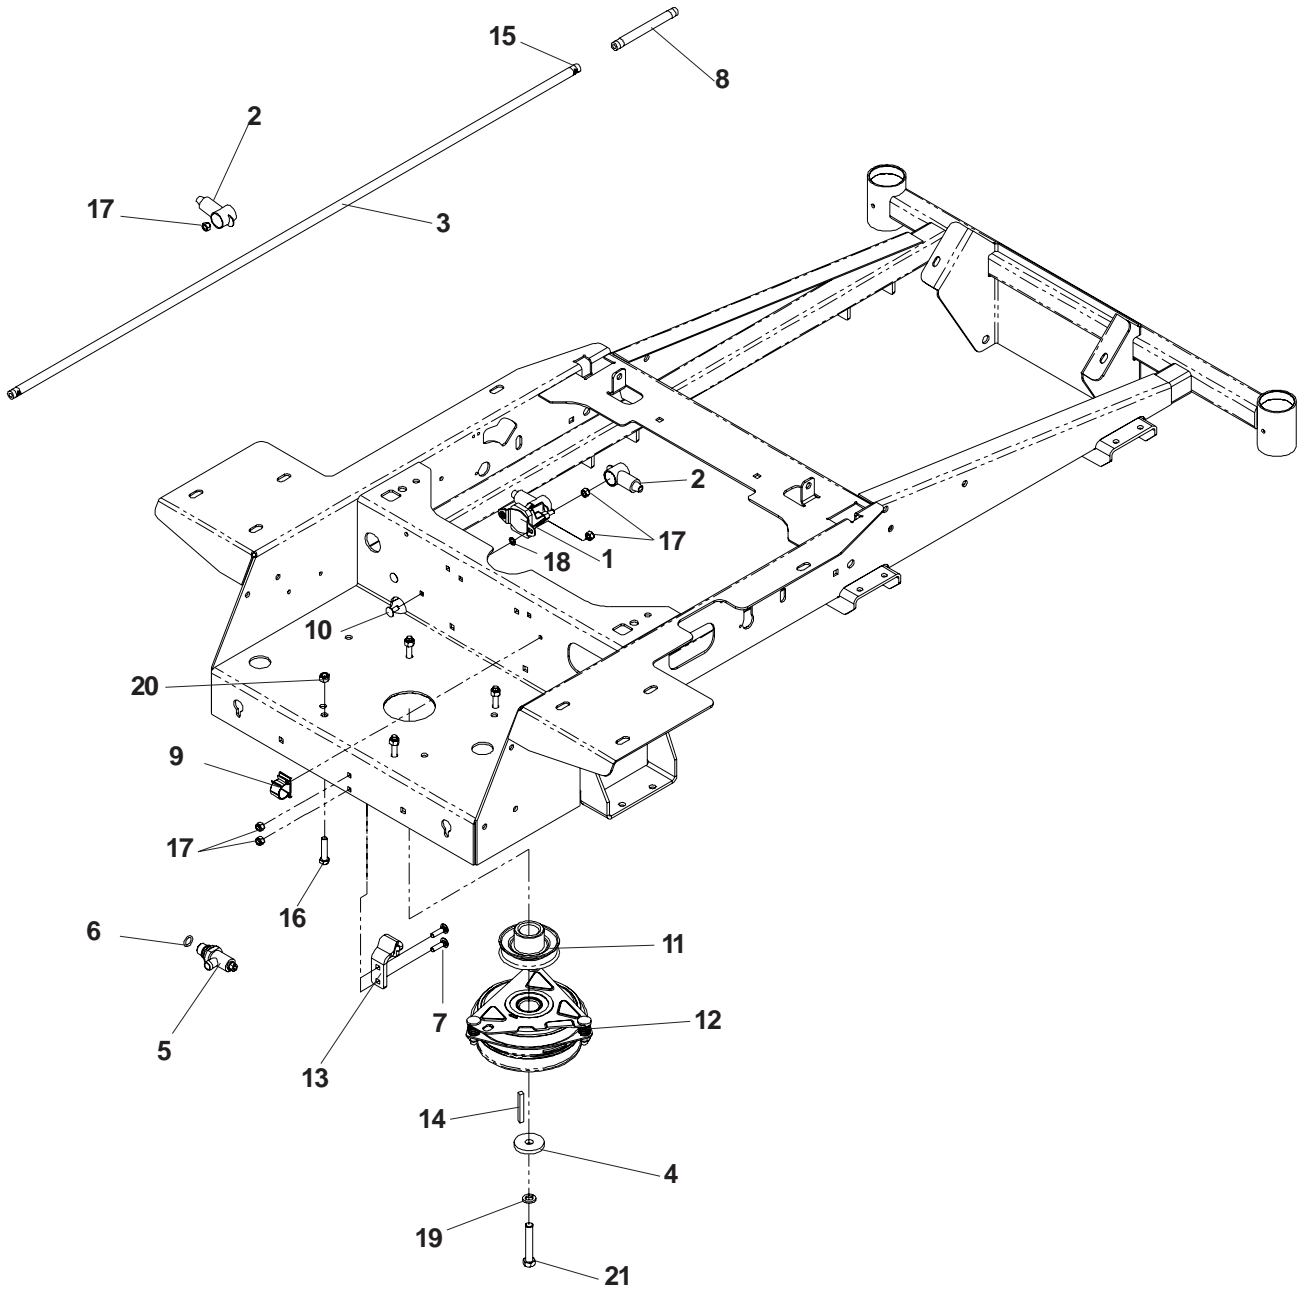

ENGINE
KOHLER
MODELS: 968999505, 968999692, 968999696, 968999699