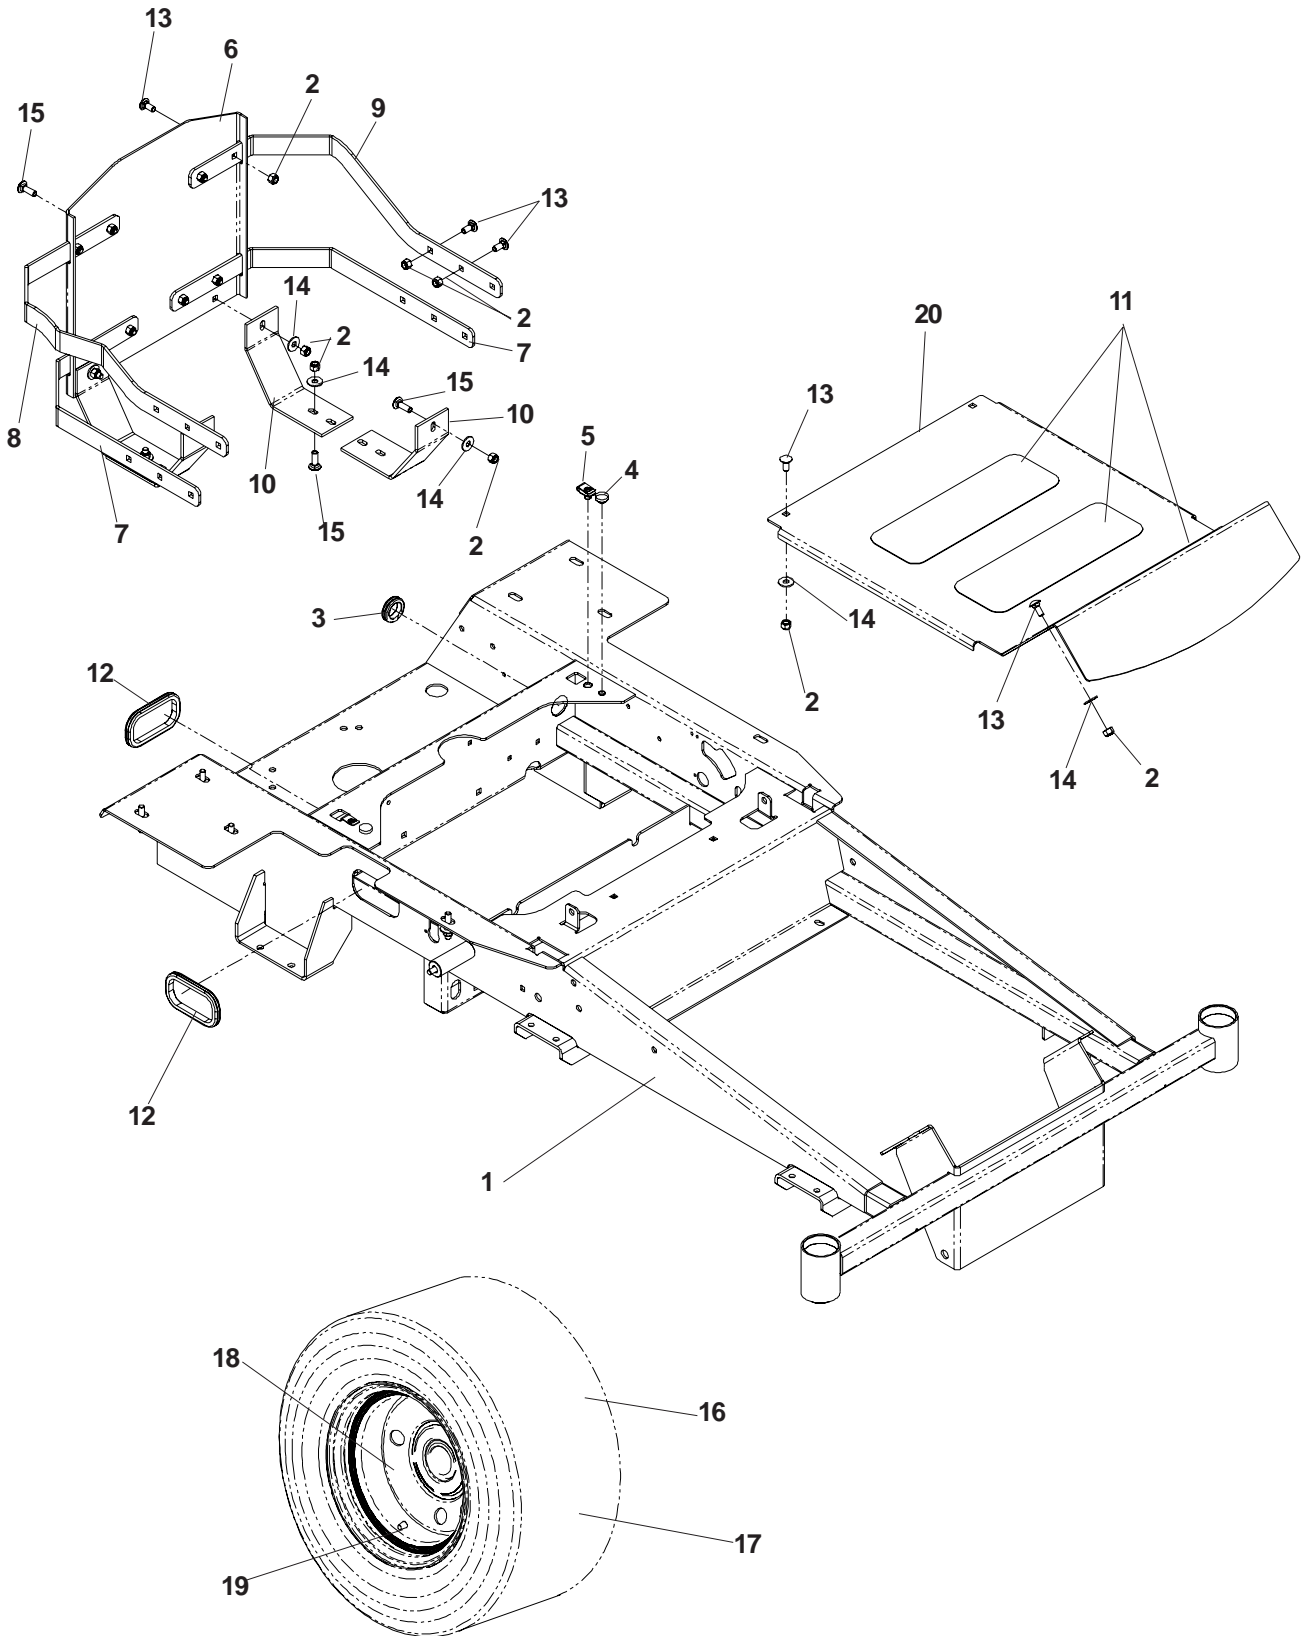

CONTENTS

SECTION	PAGE
CHASSIS / FRAME	4-7
ENGINE, BRIGGS & STRATTON, MODELS: 968999514, 968999657, 968999658	8-9
ENGINE, KOHLER, MODELS: 968999505, 968999692, 968999696, 968999699	10-11
STEERING	12-13
PARKING BRAKE	14-15
HYDRAULIC PUMP / MOTOR	16-17
MOWER LIFT / DECK LIFT	18-19
42 INCH CUTTING DECK, MODEL: 968999692	20-21
46 INCH CUTTING DECK, MODEL: 968999657	22-23
48 INCH CUTTING DECK, MODEL: 968999696	24-25
52 INCH CUTTING DECK, MODELS: 968999658, 968999699	26-27
54 NCH CUTTING DECK, MODEL: 968999514	28-29
61 NCH CUTTING DECK, MODEL: 968999505	30-31
CONTROLS	32-33
SEAT	34-35
CASTERS	36-37
DECALS, MODELS: 968999505, 968999658, 968999692, 968999696, 968999699	38-39
DECAL ASSEMBLY, MODELS: 968999514, 968999657	40-41
WIRING DIAGRAM	42

NOTE: ALL FASTENERS ARE GRADE 5 UNLESS OTHERWISE SPECIFIED.

CHASSIS / FRAME