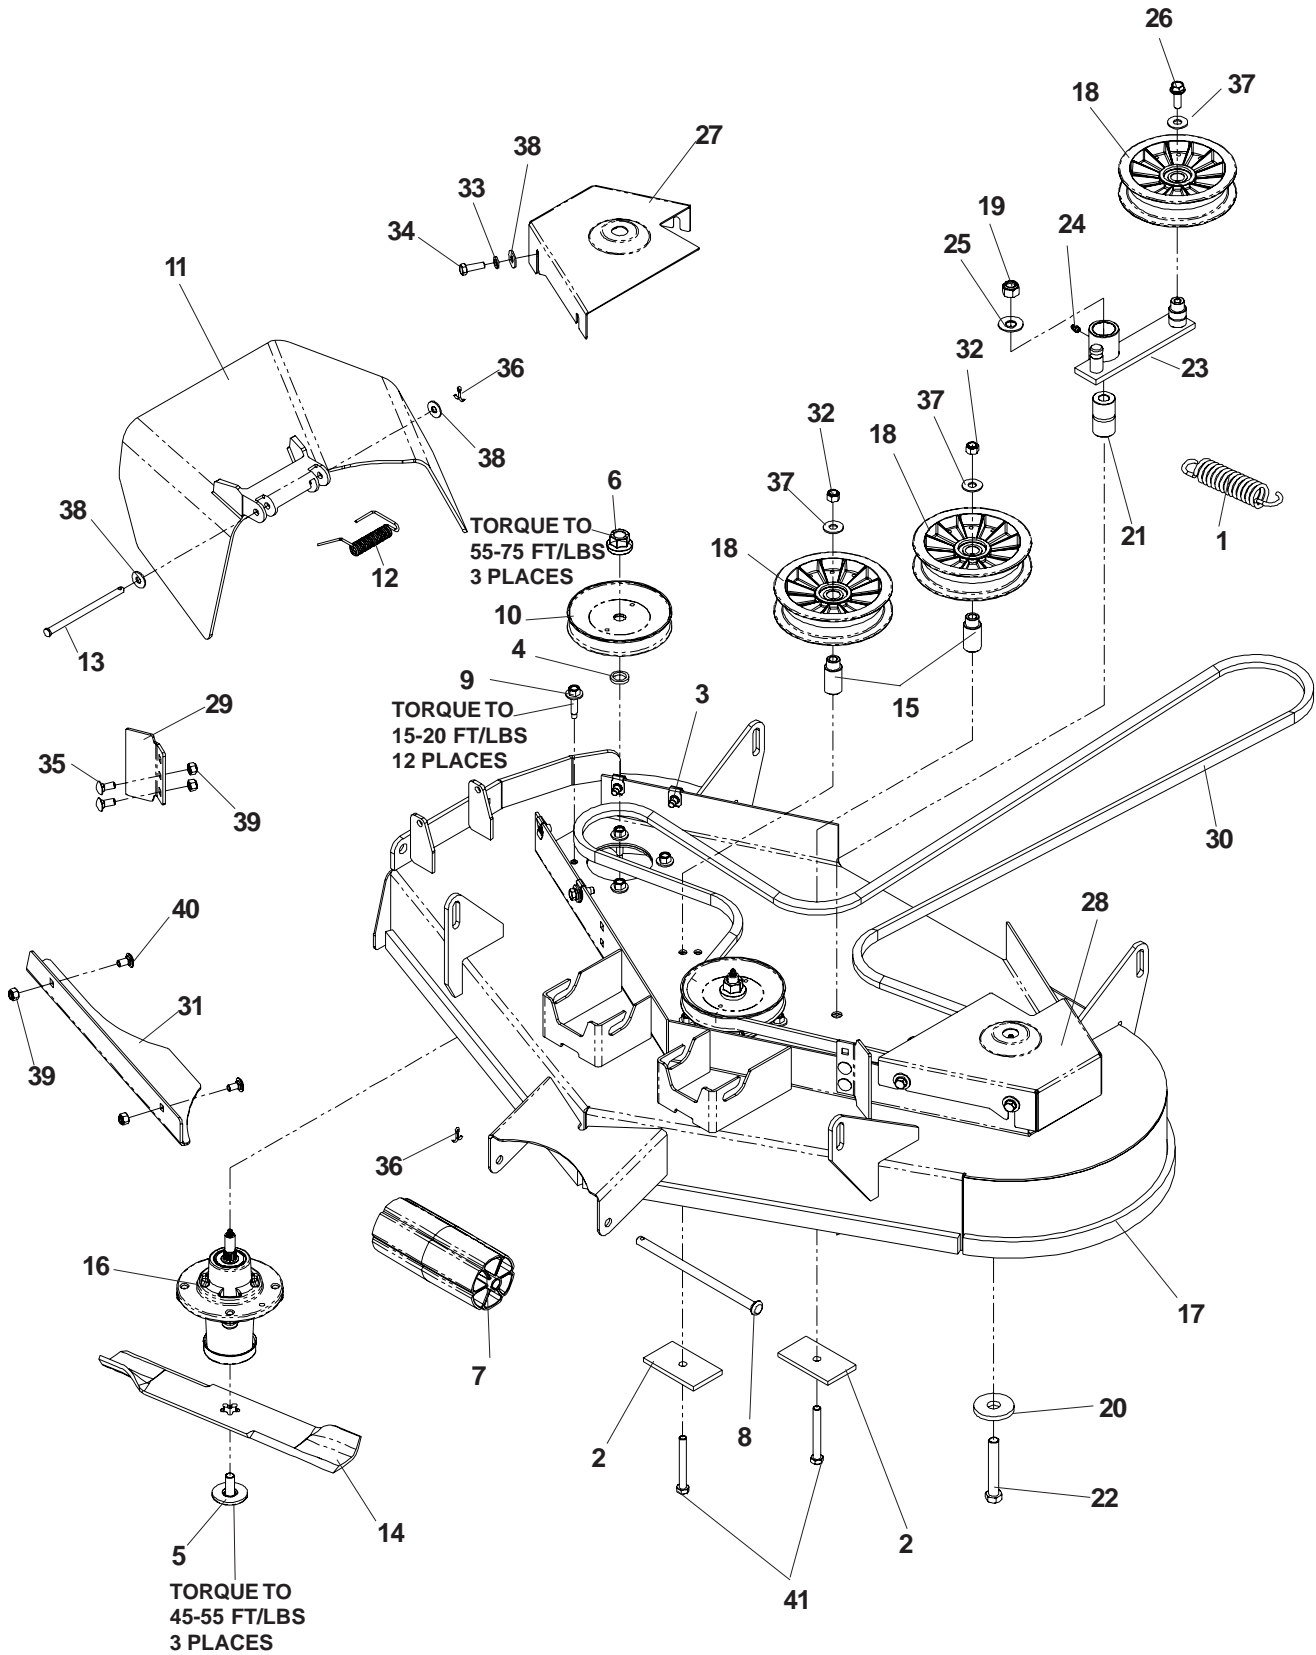

42 INCH CUTTING DECK

MODEL: 968999692