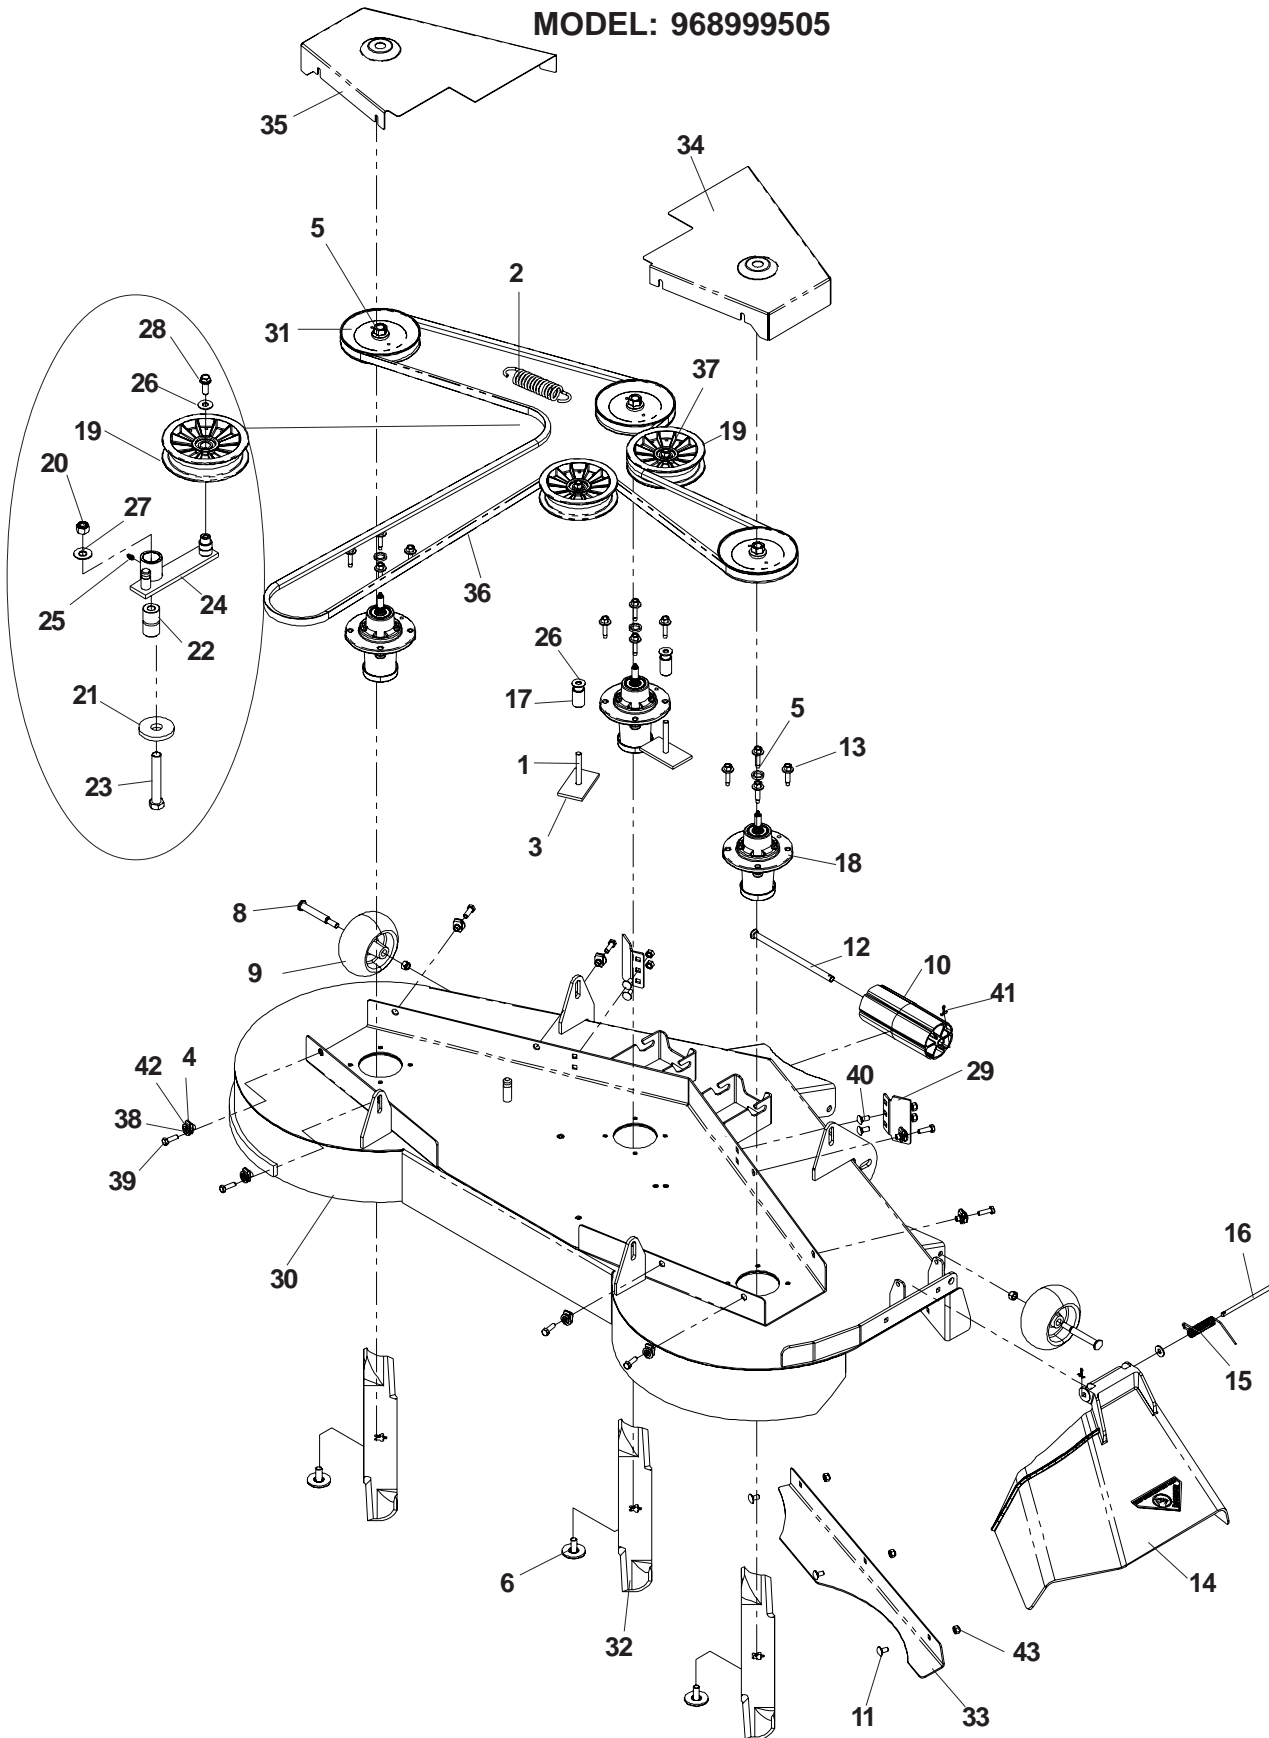

61 INCH CUTTING DECK

MODEL: 968999505

61 INCH CUTTING DECK

MODEL: 968999505

ITEM	PART NO.	QTY.	DESCRIPTION	ITEM	PART NO.	QTY.	DESCRIPTION
1...	539 101341	2...	HCS, 3/8-16 X 3, GR5	25...	539 976998	1...	ZERK, STRAIGHT, 1/4-28
2...	539 103256	1...	SPRING, EXTENSION	26...	539 990517	3...	WASHER, 3/8
3...	539 103303	2...	PAD	27...	539 990550	1...	WASHER, .562 X 1.38 X 14
4...	539 104763	8...	NUT, 5/16-18, RETAINER-U	28...	539 990582	1...	HCS, 3/8-16 X 1, GR5, WHIZLK
5...	539 107520	3...	WASHER, .675, SPACER	29....	539 112248	2...	DECK STOP
6...	539 107522	3...	BOLT, 7/16	30....	539 114049	1...	DECK W/DECALS
7...	539 107590	3...	NUT, 9/16, CENTERLOCK, GR5	31....	539 113300	3...	PULLEY
8...	539 107608	2...	BOLT, SHOULDER	32....	539 113312	3...	BLADE, 21"
9...	539 107610	2...	WHEEL, GAUGE	33....	539 113317	1...	CONFINEMENT PLATE
10...	539 107612	1...	ROLLER, NOSE	34....	539 114055	1...	BELT SHIELD, RIGHT
11...	539 990799	3...	RHSNB, 5/16-18 X 5/8, GR5	35....	539 114056	1...	BELT SHIELD, LEFT
12...	539 107613	1...	ROD, ROLLER, NOSE	36....	539 113343	1...	BELT
13...	539 107630	12...	SCREW, 5/16-18 X 1 3/8, WASH HD	37...	539 976979	4...	NUT, 3/8-16, NYLOC
14....	539 110734	1...	DISCHARGE CHUTE	38...	539 990187	8...	WASHER, 5/16
15....	539 110735	1...	SPRING, TORSION	39...	539 990209	8...	HCS, 5/16-18 X 1, GR5
16....	539 110736	1...	PIN-CLEVIS, 5/16 DIA. X 5.19	40...	539 990316	4...	RHSNB, 5/16-18 X 3/4, GR5
17....	539 112169	2...	IDLER BUSHING	41...	539 990365	2...	PIN COTTER, 1/8 X 3/4
18....	539 112170	3...	HOUSING	42...	539 990692	10...	WASHER, 5/16
19....	539 112196	3...	IDLER PULLEY, NYLON	43...	539 990717	7...	NUT, 5/16-18, NYLOC
20...	539 101331	1...	NUT, 1/2-13, NYLOC				
21...	539 102243	1...	WASHER, .65 X 2 X .25				
22...	539 103427	1...	BUSHING-PIVOT				
23...	539 103433	1...	HCS, 1/2-13 X 3 1/4, GR5				
24....	539 112198	1...	IDLER ARM				