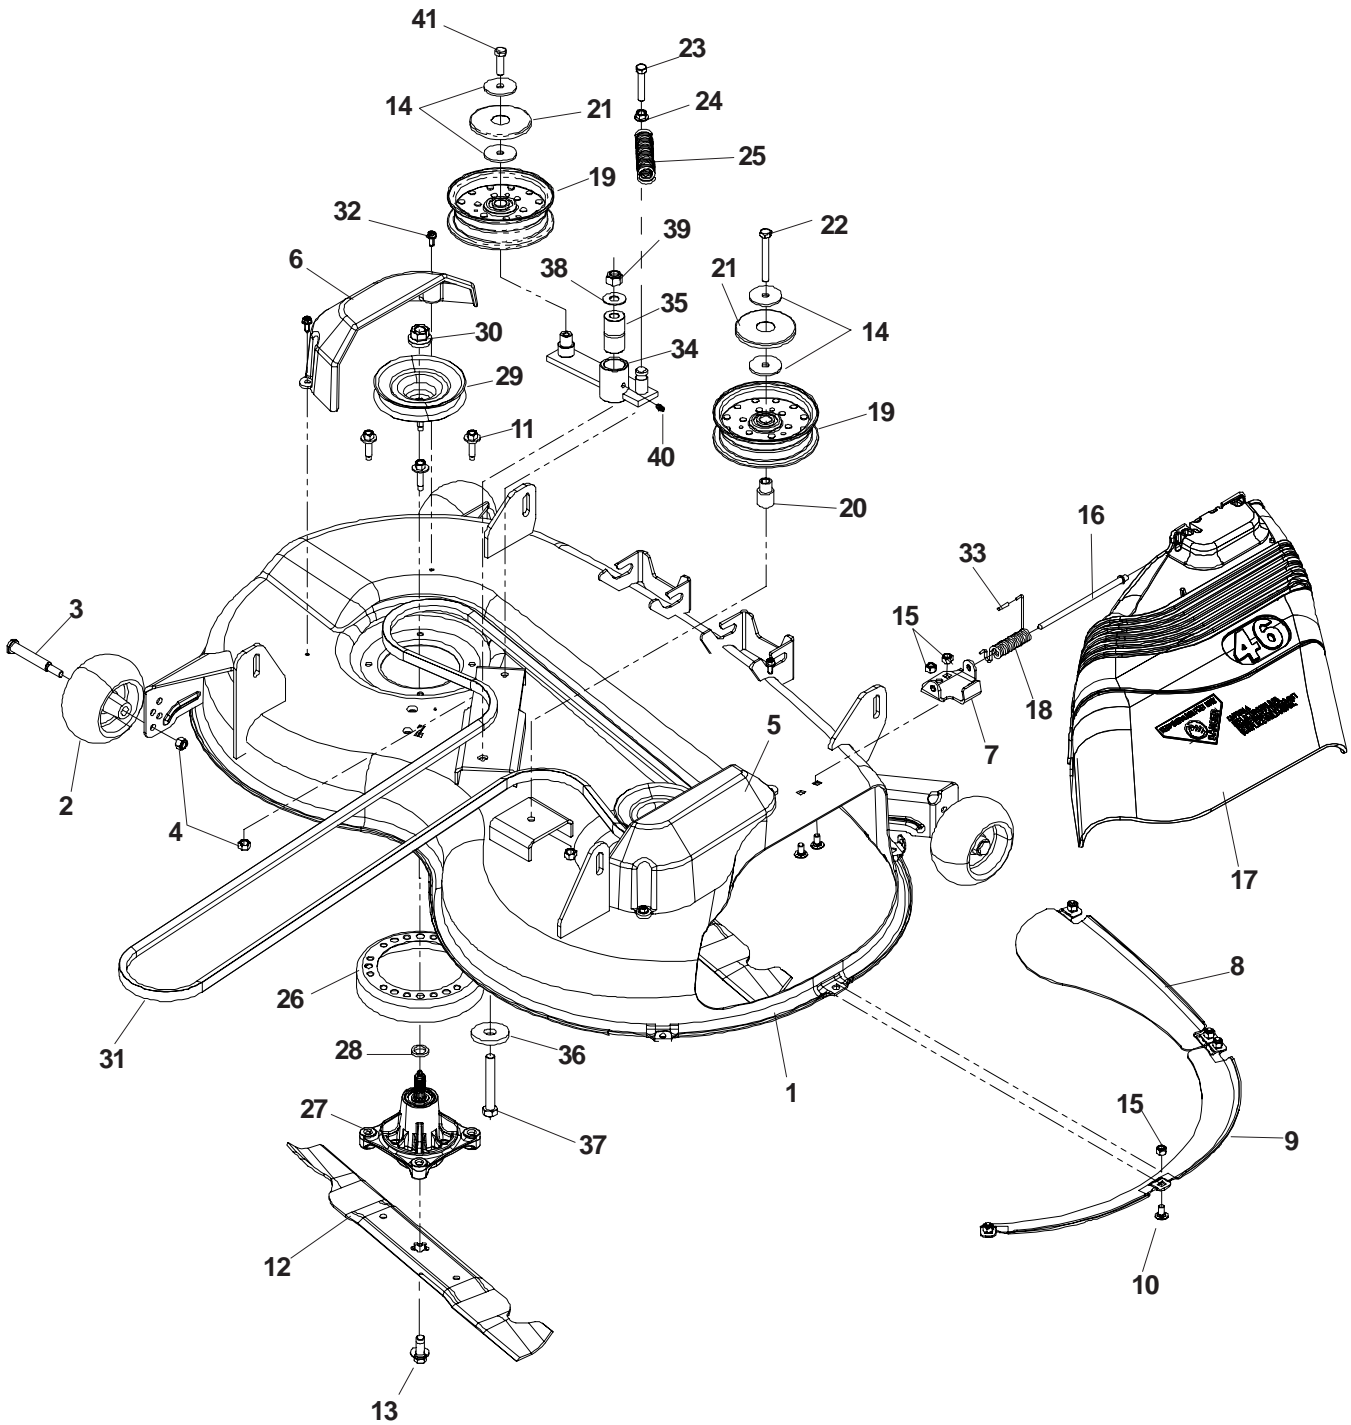

46 INCH CUTTING DECK

MODEL: 968999657