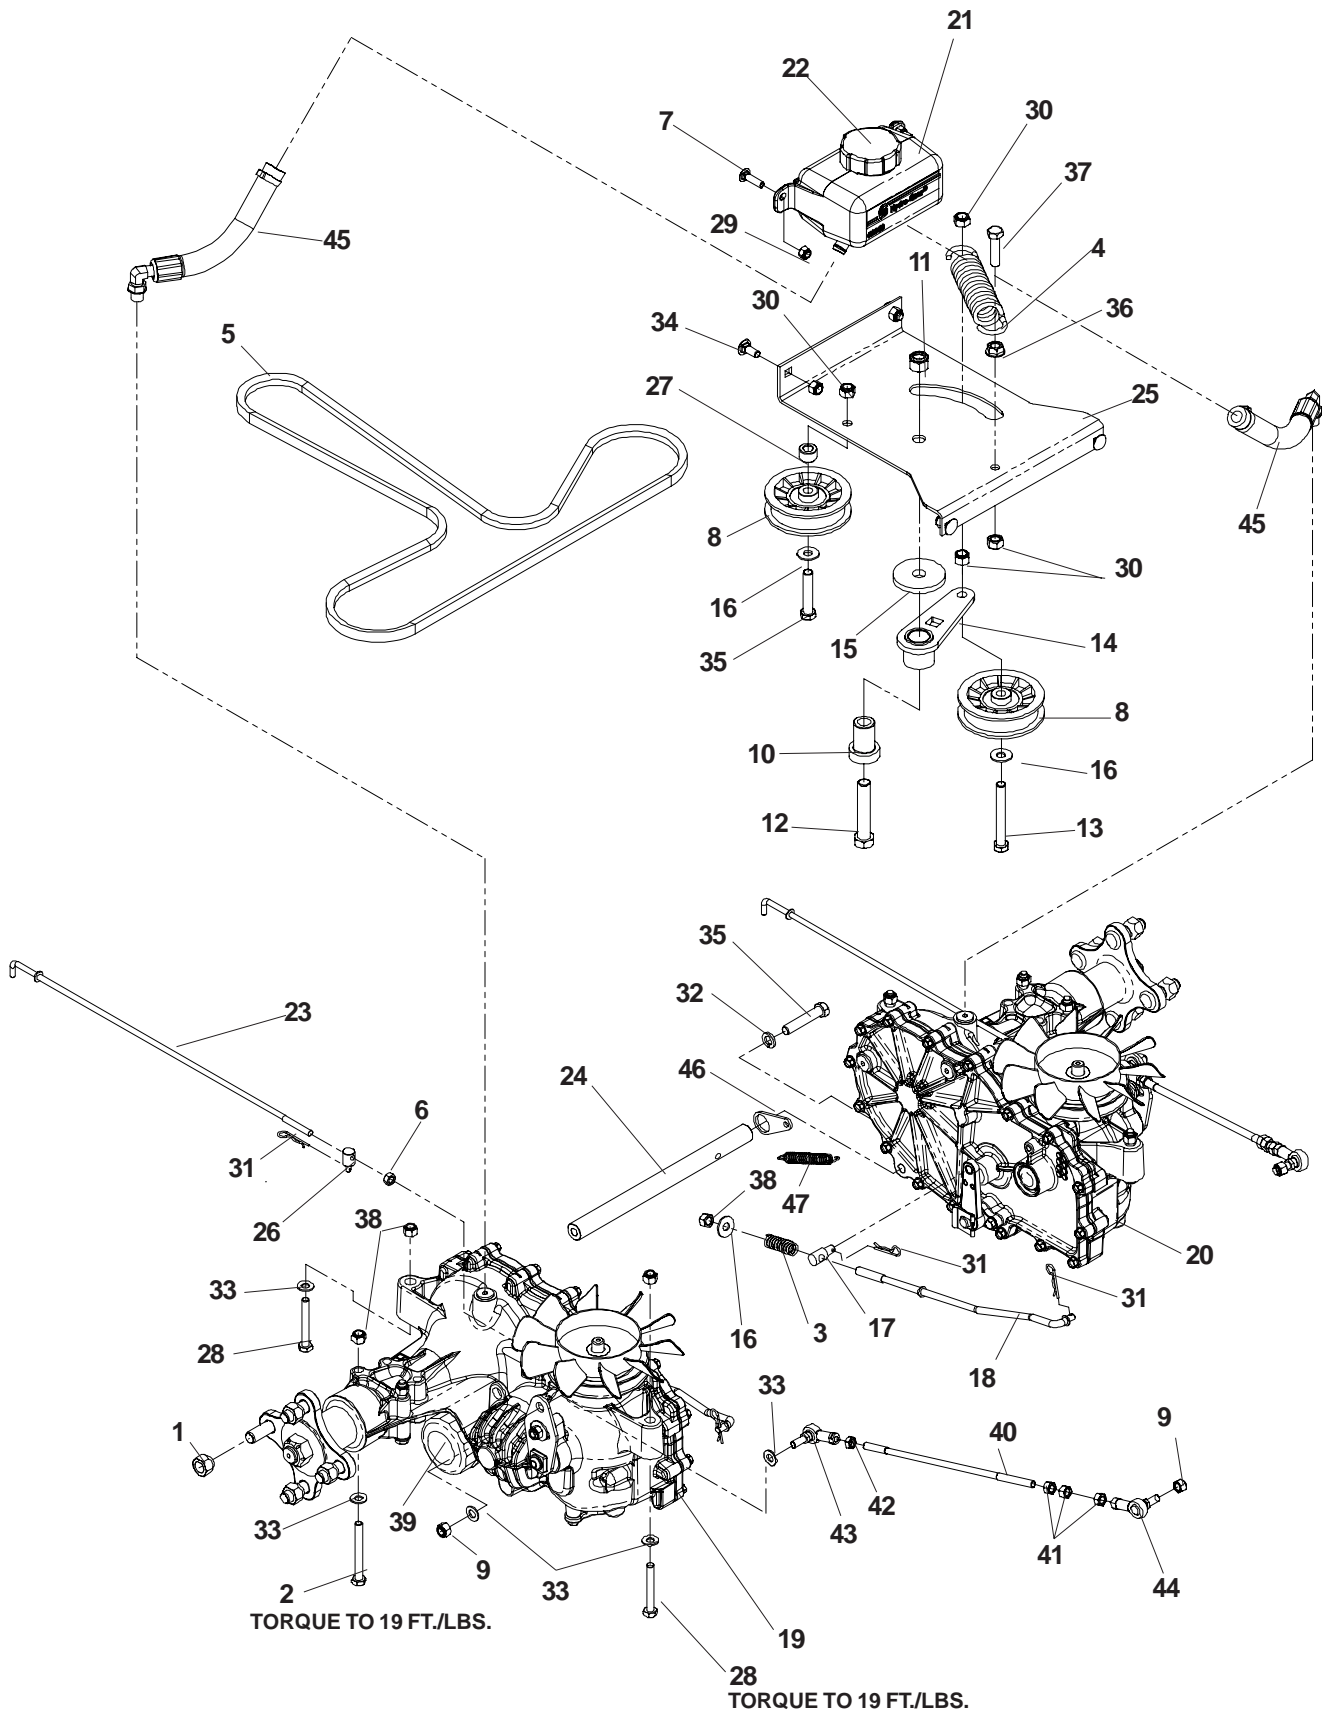

PARKING BRAKE

ITEM	PART NO.	QTY.	DESCRIPTION	ITEM	PART NO.	QTY.	DESCRIPTION
1	539 113792	1	SWITCH, INTERLOCK	12	539 990613	1	NUT, $\frac{3}{8}$-16, WHIZLK
2	539 101836	1	BUSHING	13	539 990629	3	HCS, $\frac{3}{8}$-16 X $2\frac{1}{4}$, GR5
3	539 109363	1	BRAKE LEVER	14	539 990692	3	WASHER, $\frac{5}{16}$
4	539 109368	2	BUSHING, PLASTIC	15	539 990717	2	NUT, $\frac{5}{16}$-18, NYLOC
5	539 112306	2	PIVOT SHAFT	16	539 991034	2	SCREW, #10-24 X $\frac{5}{8}$, WASH HD
6	539 112313	1	BRAKE SHAFT	17	539 109798	1	GRIP, PARK BRAKE
7	539 112314	1	LINKAGE	NOT SHOWN			
8	539 976979	4	NUT, $\frac{3}{8}$-16, NYLOC	....	539 114803	1	BRACKET, BRAKE SWITCH
9	539 976988	2	PIN, HAIR, .073 X $1\frac{7}{16}$	...	539 976978	2	NUT, $\frac{1}{4}$-20, NYLOC
10	539 990316	2	RHSNB, $\frac{5}{16}$-18 X $\frac{3}{4}$, GR5	...	539 990071	2	HCS, $\frac{1}{4}$-20 X $\frac{1}{2}$, GR5
11	539 990517	1	WASHER, $\frac{3}{8}$				

HYDRAULIC PUMP-MOTOR