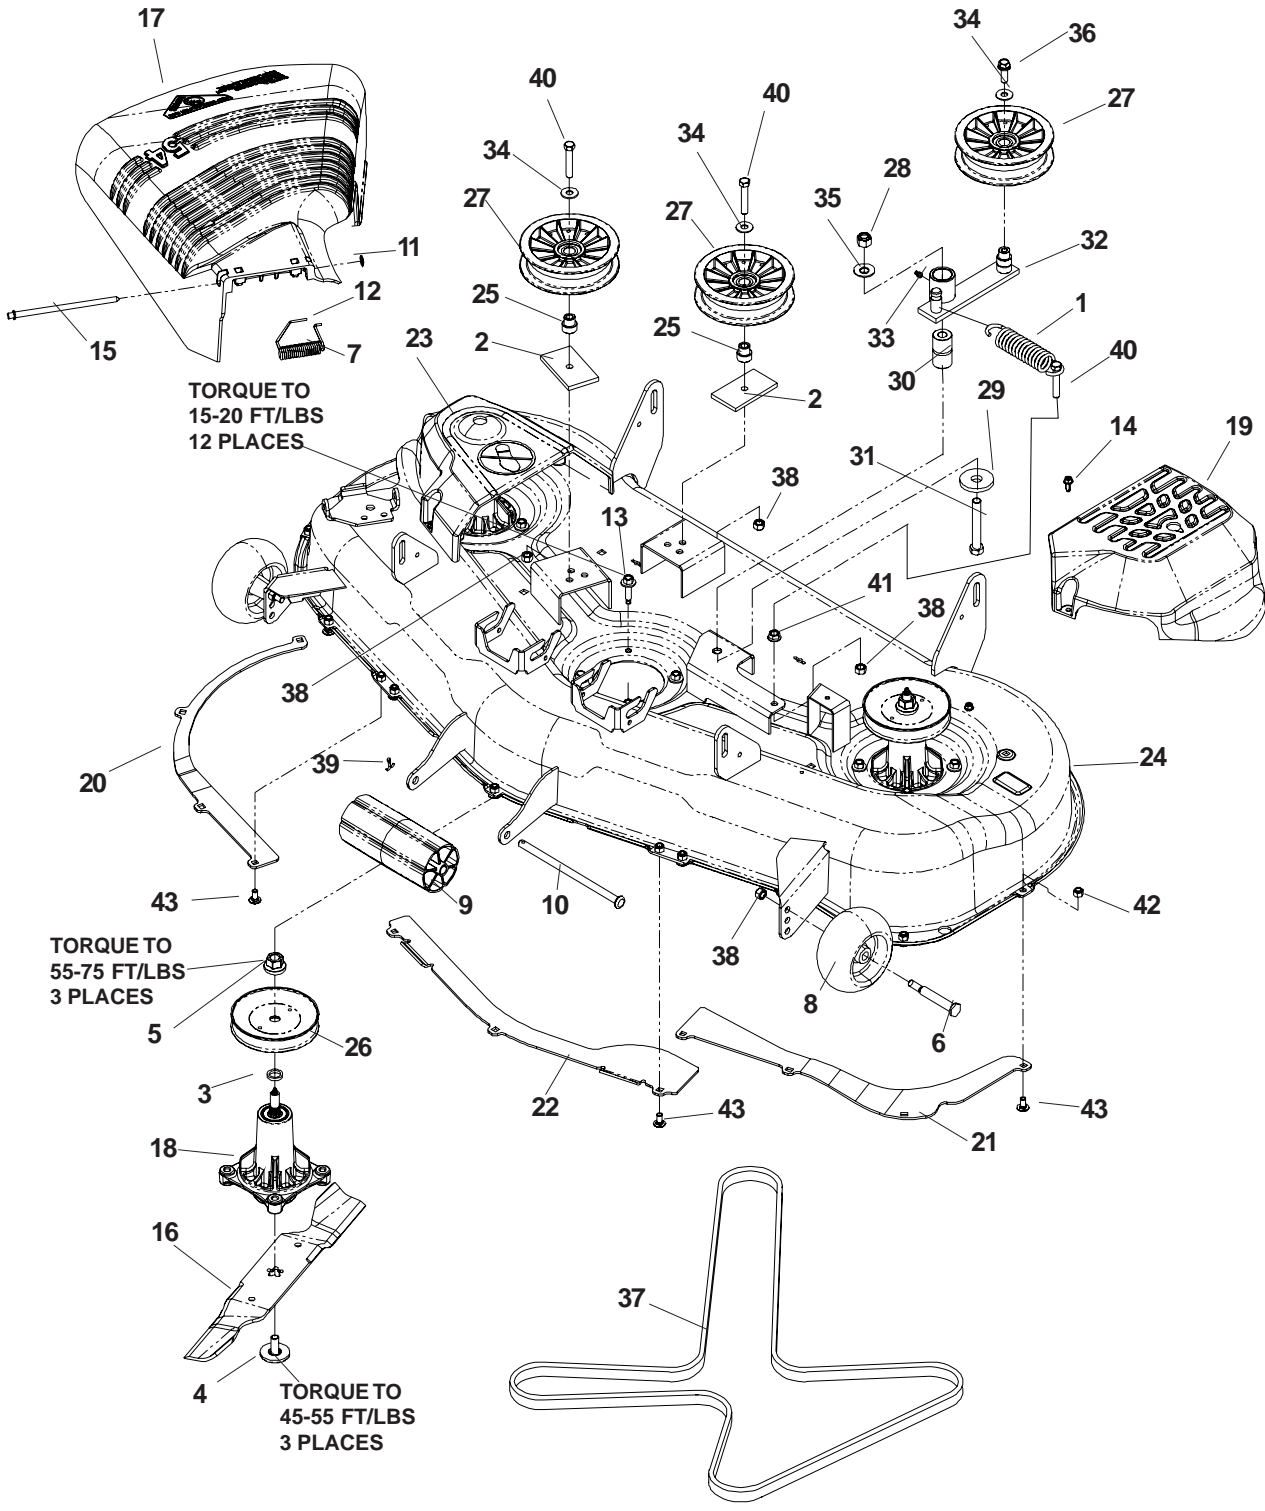

54 INCH CUTTING DECK

MODEL: 968999514