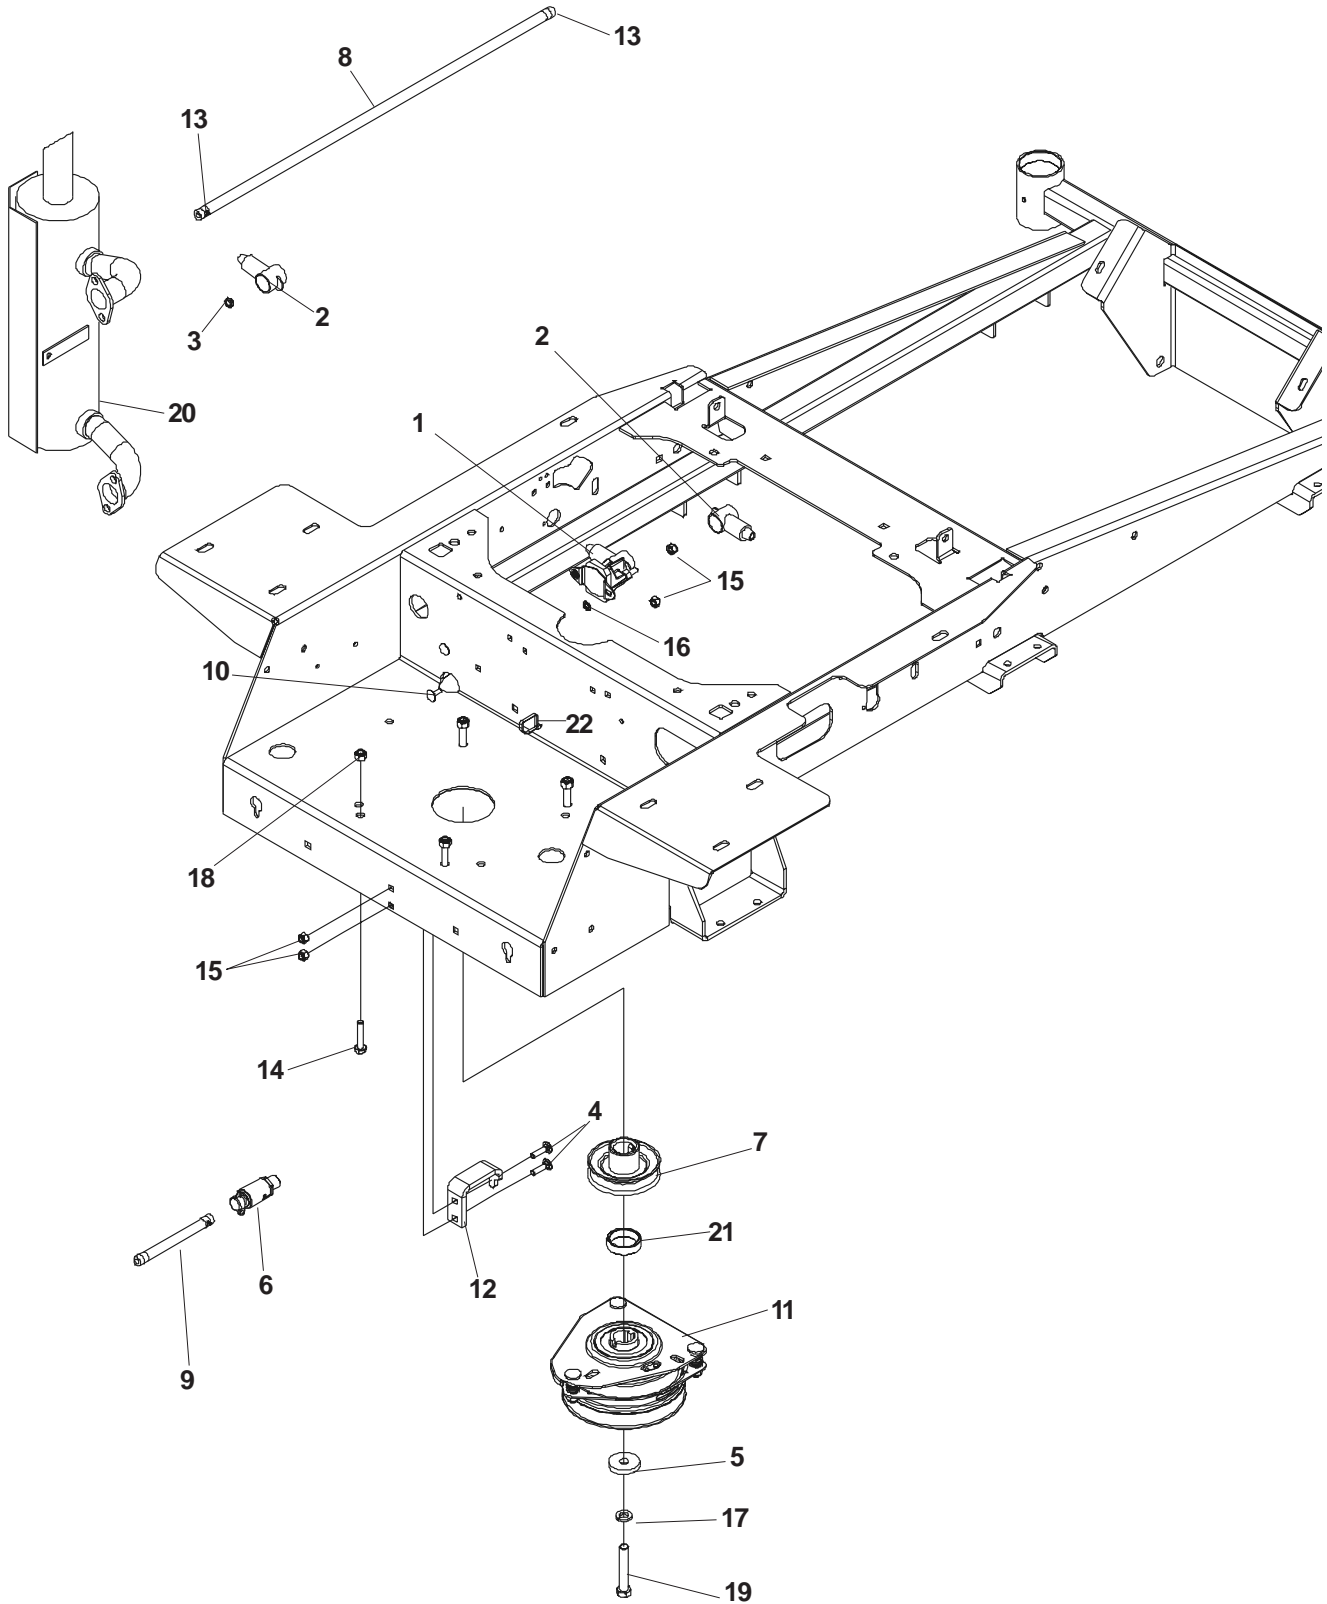

ENGINE

BRIGGS & STRATTON
MODELS: 968999514, 968999657, 968999658

TORQUE TO 50 FT./LBS.