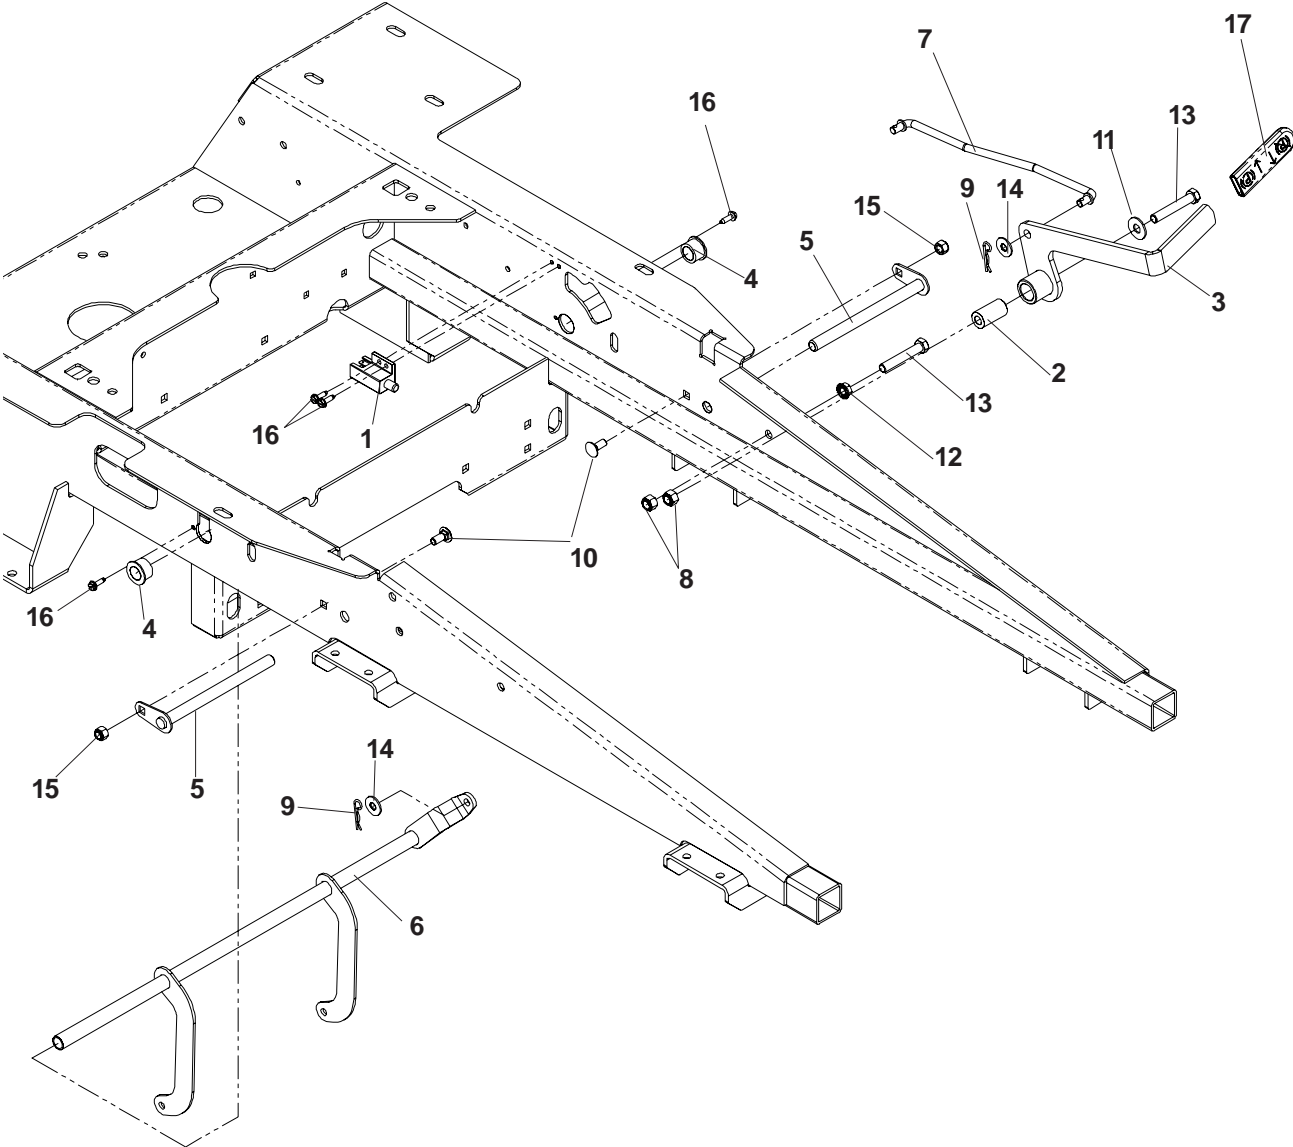

PARKING BRAKE

PARKING BRAKE

ITEM	PART NO.	QTY.	DESCRIPTION	ITEM	PART NO.	QTY.	DESCRIPTION
1	539 113792	1	SWITCH, INTERLOCK	12	539 990613	1	NUT, $\frac{3}{8}$-16, WHIZLK
2	539 101836	1	BUSHING	13	539 990629	3	HCS, $\frac{3}{8}$-16 X $2\frac{1}{4}$, GR5
3	539 109363	1	BRAKE LEVER	14	539 990692	3	WASHER, $\frac{5}{16}$
4	539 109368	2	BUSHING, PLASTIC	15	539 990717	2	NUT, $\frac{5}{16}$-18, NYLOC
5	539 112306	2	PIVOT SHAFT	16	539 991034	2	SCREW, #10-24 X $\frac{5}{8}$, WASH HD
6	539 112313	1	BRAKE SHAFT	17	539 109798	1	GRIP, PARK BRAKE
7	539 112314	1	LINKAGE	NOT SHOWN			
8	539 976979	4	NUT, $\frac{3}{8}$-16, NYLOC	....	539 114803	1	BRACKET, BRAKE SWITCH
9	539 976988	2	PIN, HAIR, .073 X $1\frac{7}{16}$	...	539 976978	2	NUT, $\frac{1}{4}$-20, NYLOC
10	539 990316	2	RHSNB, $\frac{5}{16}$-18 X $\frac{3}{4}$, GR5	...	539 990071	2	HCS, $\frac{1}{4}$-20 X $\frac{1}{2}$, GR5
11	539 990517	1	WASHER, $\frac{3}{8}$